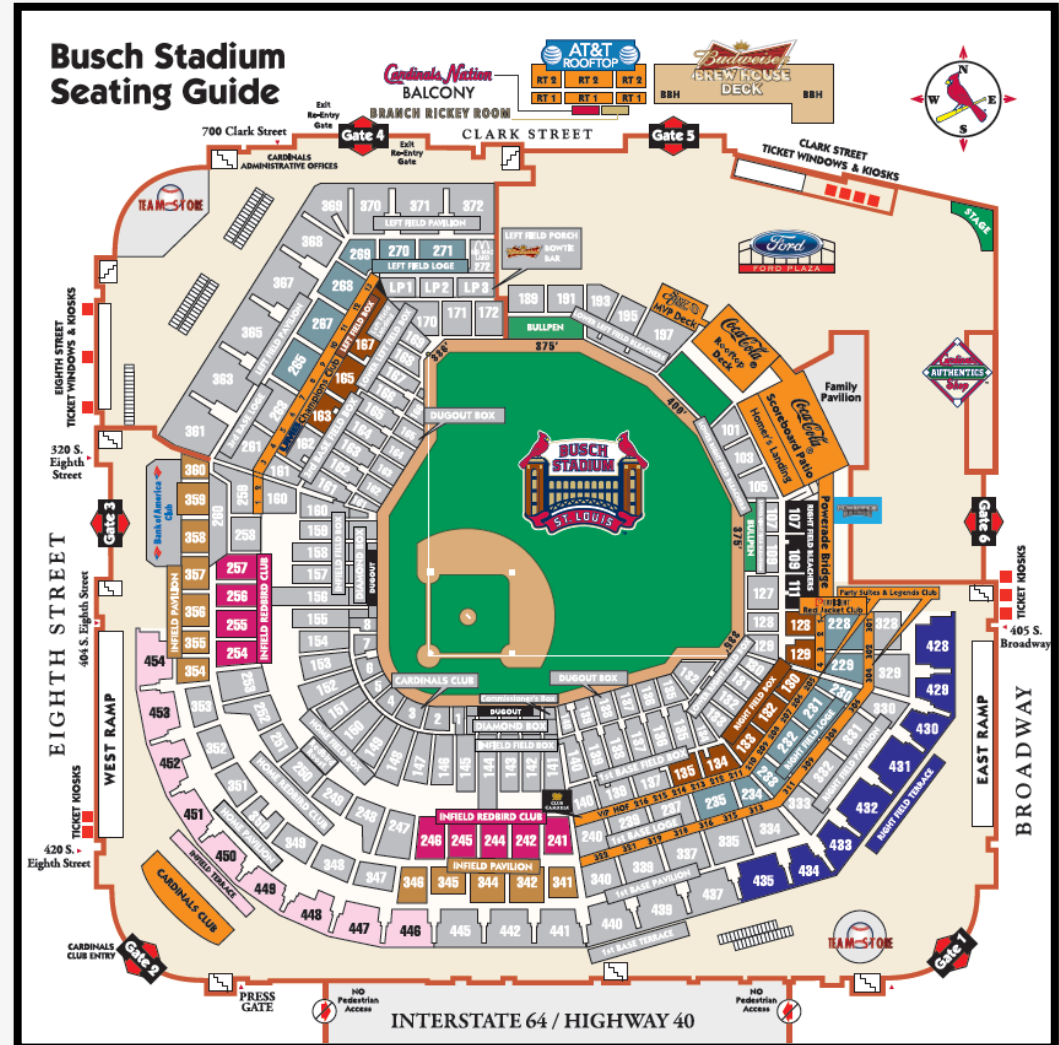

ST. LOUIS CARDINALS TICKETS 2017 PRICES FOR ALL HOME GAMES

Call ITR at **573-329-8587** to purchase your tickets.

ITR Discount Prices

SEATING SECTION	MONDAY-THURSDAY	FRIDAY-SUNDAY, RED SOX & CUBS MON-THURS	FRIDAY-SUNDAY CHICAGO CUBS
UMB CHAMPIONS CLUB* <i>*ALL-INCLUSIVE</i>	\$129	\$159	\$249
PARTY SUITES/LEGENDS CLUB* <i>*ALL-INCLUSIVE</i>	\$99	\$129	\$229
COCA-COLA PATIO* <i>*ALL-INCLUSIVE</i>	\$89	\$109	\$169
INFIELD REDBIRD CLUB	\$59	\$92	\$129
RF/LF Box	\$32	\$49	\$109
RF/LF LOGE	\$29	\$46	\$69
RF BLEACHERS	\$19	\$39	\$49
IF PAVILION	\$29	\$39	\$59
IF TERRACE	\$19	\$39	\$49
RF TERRACE	\$10	\$25	\$39

*Seats are based on availability at time of purchase. *Children 3 years old and younger do not require a ticket.

ALL SALES ARE FINAL

St. Louis Cardinals

2017 SCHEDULE

APRIL	SUN	MON	TUE	WED	THU	FRI	SAT
2	E CHI 7:35	3	4 FS CHI 7:15	5 FS CHI 12:45	6	7 FS CIN 7:15	8 FS CIN 1:15
9	FS CIN 1:15	10 FS WSH 6:05	11 FS WSH 6:05	12 FS WSH 3:05	13	14 FS NYY 6:05	15 FS NYY TBD
16	E NYY 7:05	17 FS/E PIT 6:05	18 FS PIT 7:15	19 FS PIT 12:45	20 FS MIL 7:10	21 FS MIL 7:10	22 FS MIL 6:10
23	FS MIL 1:10	24	25 FS TOR 7:15	26 FS TOR 7:15	27 FS TOR 12:45	28 FS CIN 7:15	29 FS CIN 1:15
30	FS CIN 1:15						

AUGUST	SUN	MON	TUE	WED	THU	FRI	SAT
			1 FS MIL 6:40	2 FS MIL 7:10	3 FS MIL 1:10	4 FS CIN 6:10	5 FS CIN 6:10
6	FS CIN 12:10	7 FS KC 7:15	8 FS KC 7:15	9 FS KC 7:15	10 FS KC 6:15	11 FS ATL 7:15	12 FS ATL 6:15
13	* ATL 1:15	14	15 FS BOS 6:10	16 FS BOS 6:10	17 FS PIT 6:05	18 FS PIT 6:05	19 FS PIT 3:05
20	* PIT 12:35	21	22 FS SD 7:15	23 FS SD 7:15	24 FS SD 6:15	25 FS TB 7:15	26 FS TB 6:15
27	FS TB 1:15	28	29 FS MIL 6:40	30 FS MIL 1:10	31 FS SF 9:15		